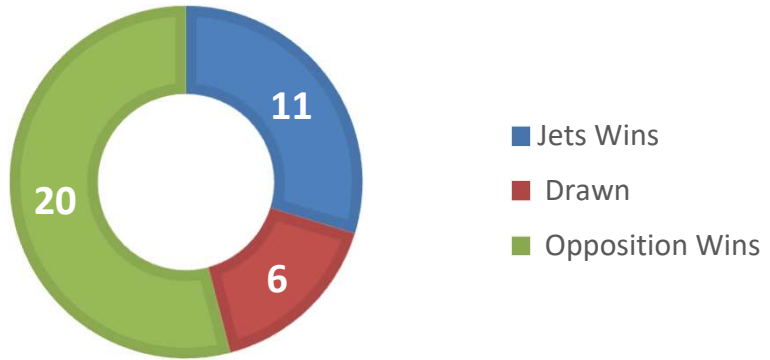

A-League Round 16 Newcastle Jets v Wellington Phoenix

HEAD TO HEAD RESULTS

OVERALL GOALS IN FIXTURE

1ST GOALS IN FIXTURE

CARDS IN FIXTURE