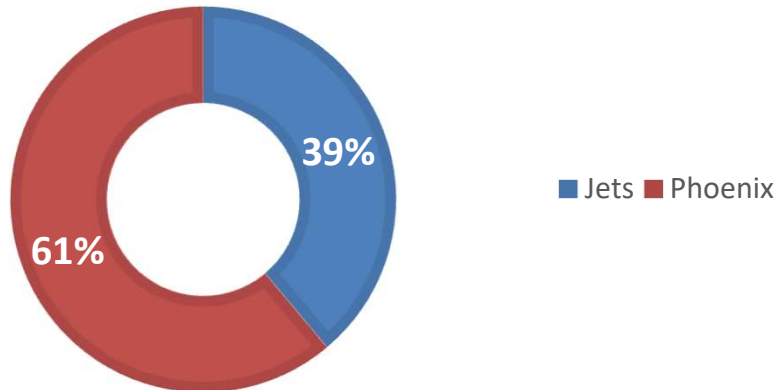

A-League Round 16 Newcastle Jets v Wellington Phoenix

HEAD TO HEAD RESULTS

OVERALL GOALS IN FIXTURE

1ST GOALS IN FIXTURE

CARDS IN FIXTURE