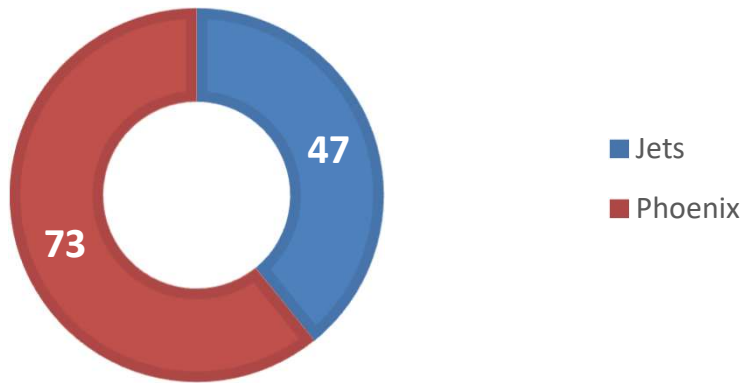

A-League Round 16 Newcastle Jets v Wellington Phoenix

HEAD TO HEAD RESULTS

OVERALL GOALS IN FIXTURE

1ST GOALS IN FIXTURE

CARDS IN FIXTURE