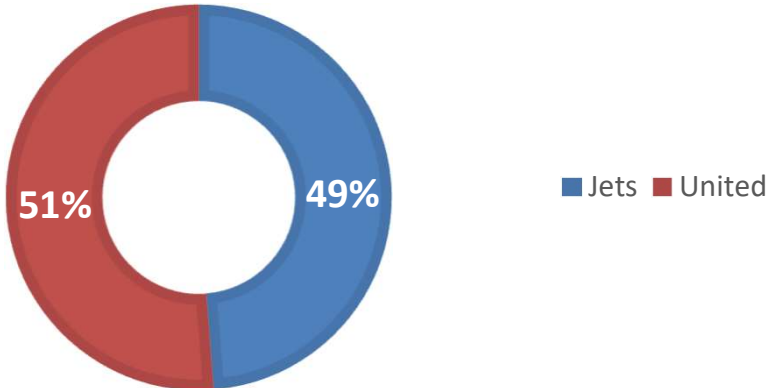

A-League Rd 23 Adelaide v Newcastle Jets

HEAD TO HEAD RESULTS

OVERALL GOALS IN FIXTURE

1ST GOALS IN FIXTURE

CARDS IN FIXTURE