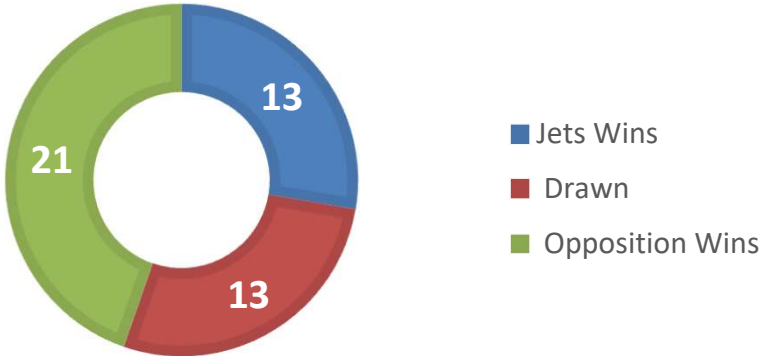

A-League Rd 23 Adelaide v Newcastle Jets

HEAD TO HEAD RESULTS

OVERALL GOALS IN FIXTURE

1ST GOALS IN FIXTURE

CARDS IN FIXTURE