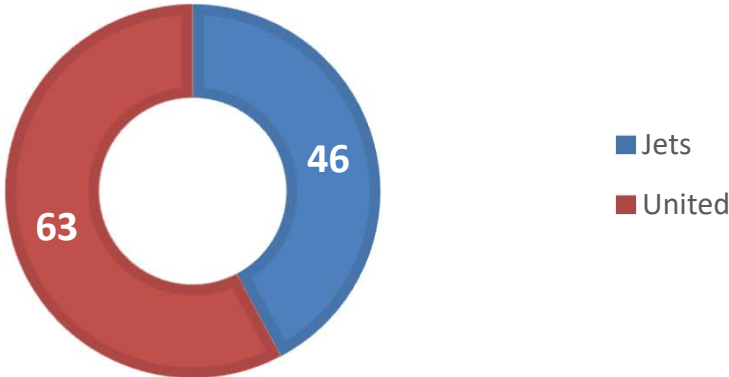

A-League Rd 23 Adelaide v Newcastle Jets

HEAD TO HEAD RESULTS

OVERALL GOALS IN FIXTURE

1ST GOALS IN FIXTURE

CARDS IN FIXTURE