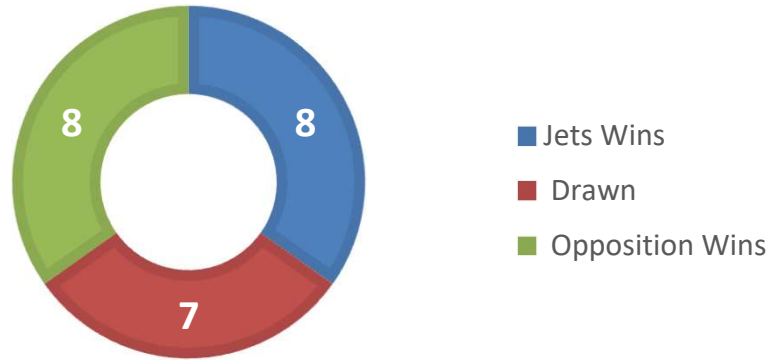

# A-League MD 2 Newcastle Jets v WSW

## HEAD TO HEAD RESULTS

## OVERALL GOALS IN FIXTURE