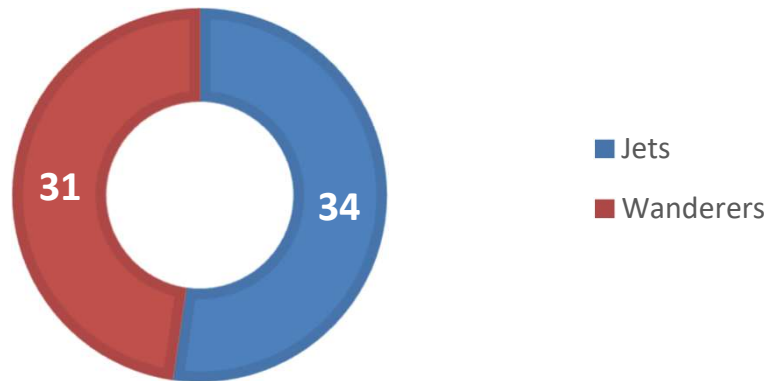

OVERALL GOALS IN FIXTURE