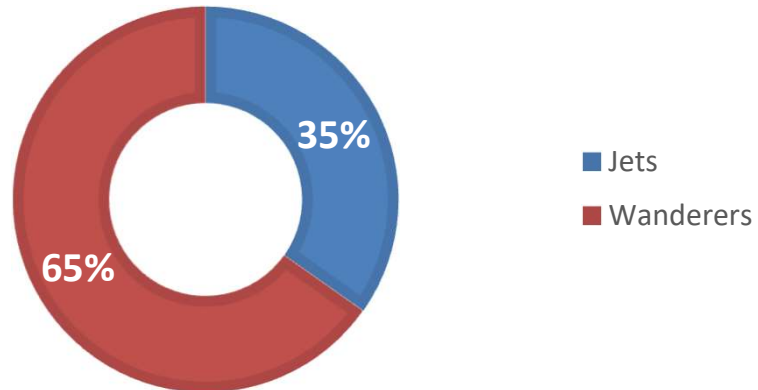

1ST GOALS IN FIXTURE